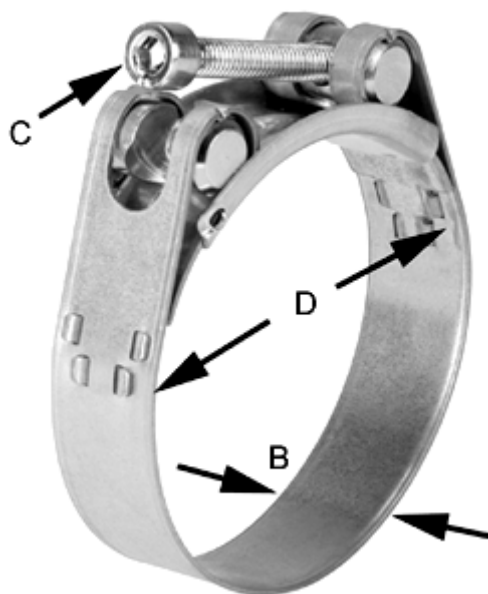

Data Sheet

Article number: 025927181026

Description: Heavy Duty Clamp GBS M 26/18 W1 ISK QRC

Measures

C (screw type) = ISK
Diameter D = 25-27
Width B = 18